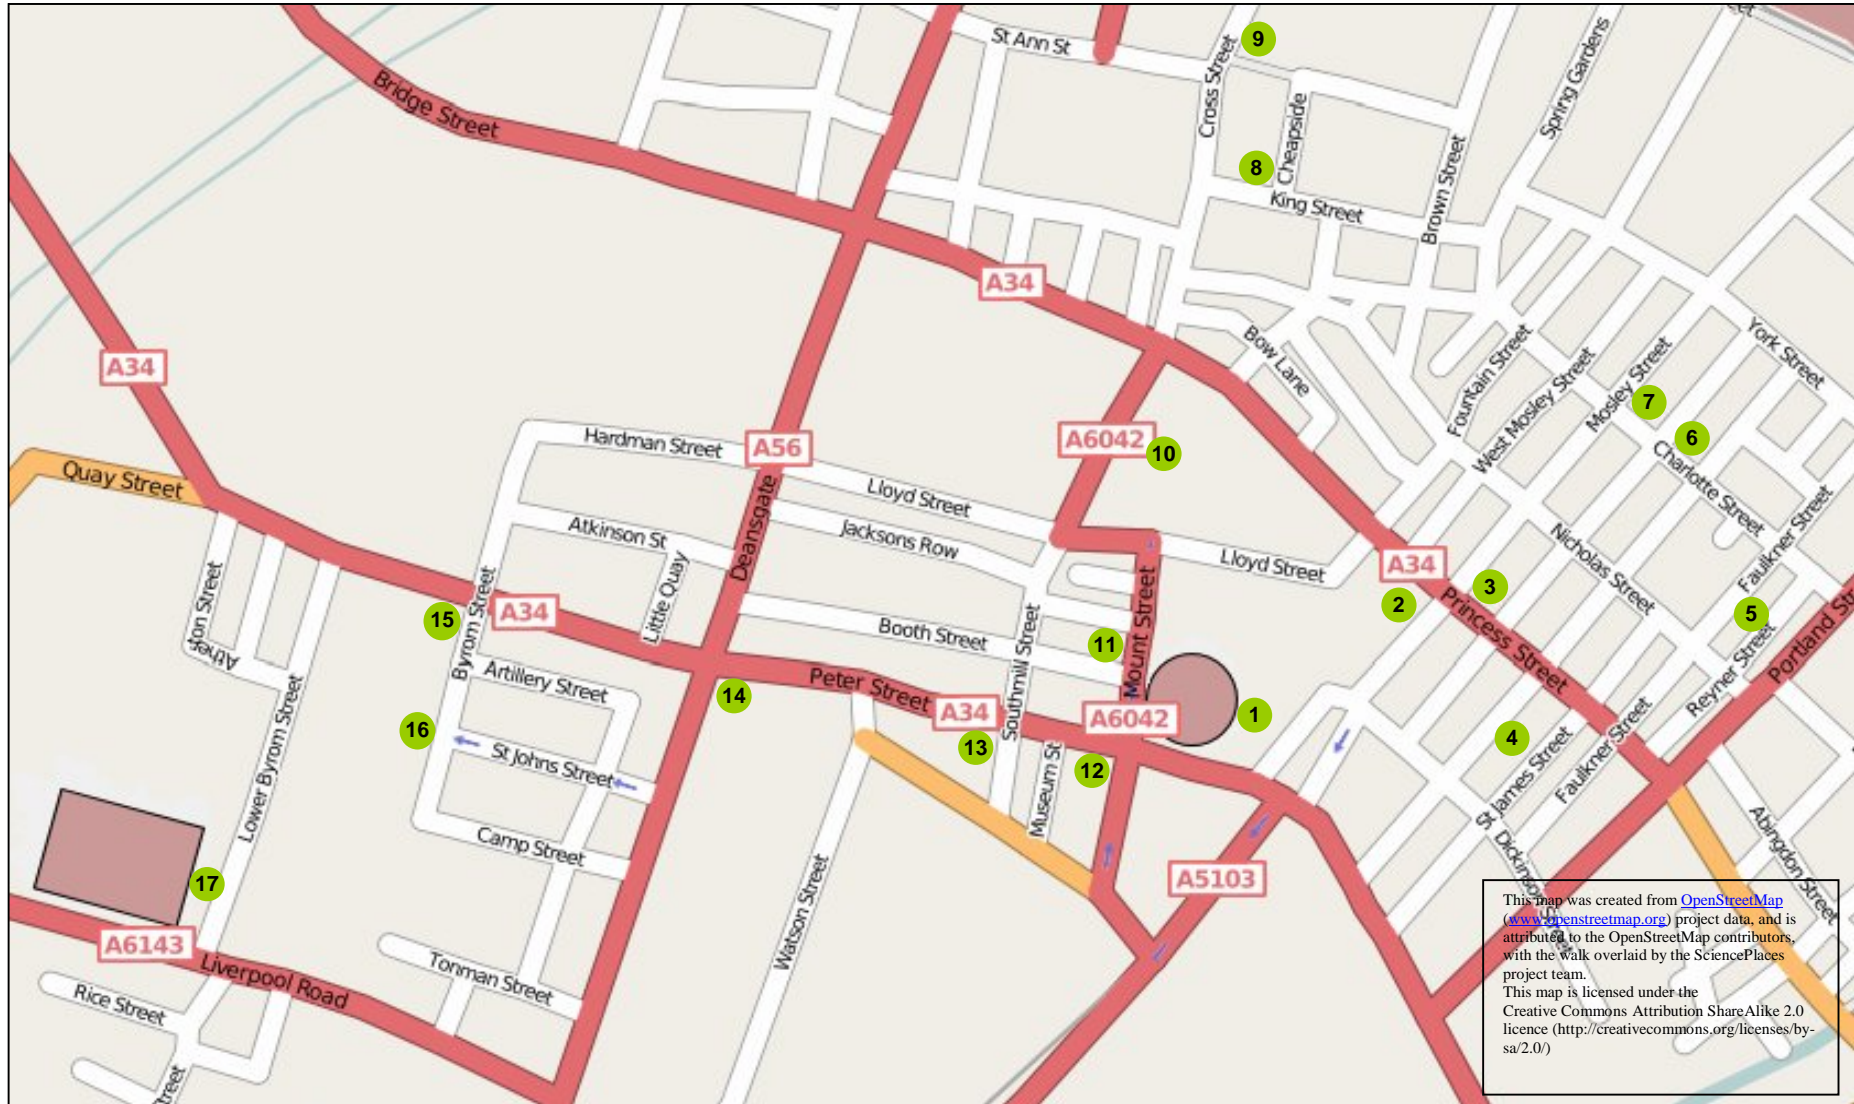

# Manchester Science Places

1. Manchester central library and the start of the tour.
2. Peace garden
3. Manchester Art Gallery
4. Guardian Exchange
5. Faulkner Street
6. Site of the Lit and Phil
7. Portico library
8. Site of the old town hall
9. Cross Street chapel
10. Manchester town hall
11. Friends meeting house
12. Site of the original Manchester museum
13. Free Trade Hall
14. Great Northern railway company's goods warehouse
15. Site of Owens college
16. St John's churchyard
17. Museum of Science and Industry